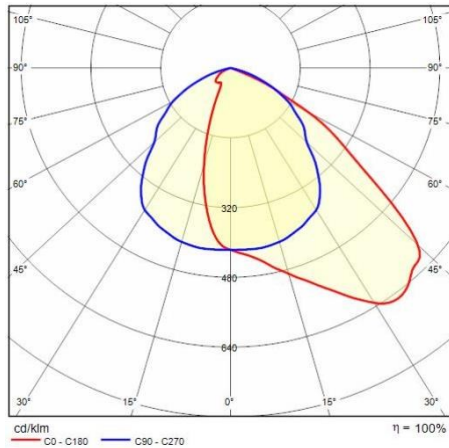

Photometric data