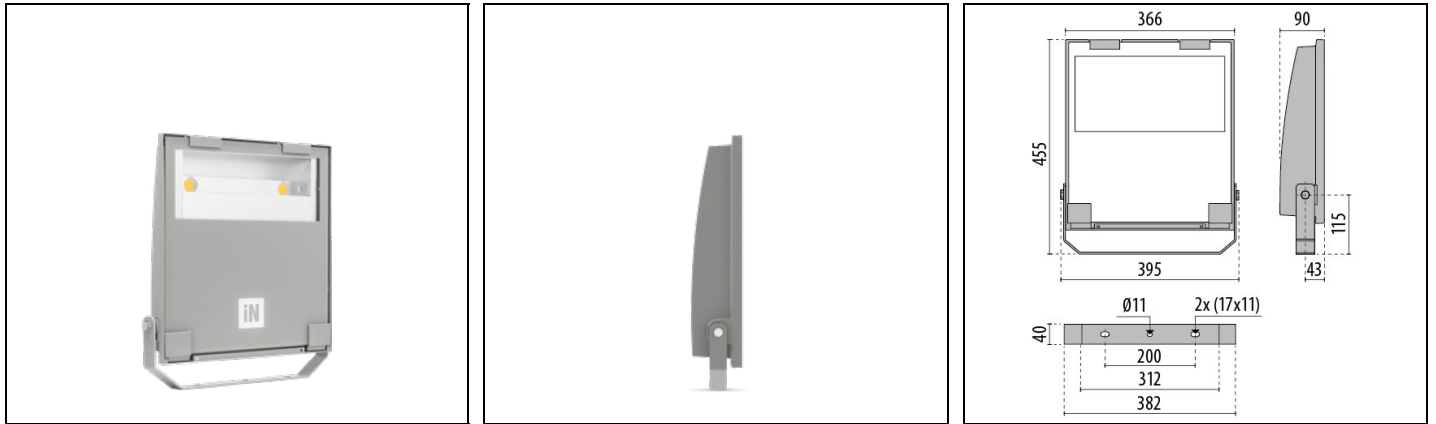

GUELL 2.5 A/W

Part number 3116914

Description

LED floodlight for indoor and outdoor, comprising:

- Die-cast aluminium housing, polyester powder coat finish ISO 9227/12944 - ISO 9223 (C5)
- Extra clear, toughened, flat glass diffuser
- High-performance polished, oxidised, iridescence-free, aluminium reflector (Al 99.99)
- Anti-ageing custom moulded silicone sealing gasket(s)
- Cable gland M20x1.5 for cables Ø 10- Ø 14 mm
- Stainless steel locking hardware
- Fully integrated stainless steel aluminium spring clips
- Powder-coated steel tiltable bracket
- ON/OFF, DALI and 1-10V version available. Consult Factory
- Integral surge protection device (SPD) against mains overvoltages up to 10 kV (CM/DM)
- High asymmetrical distributions low-glare optic options available (A50/W versions)
- Openable and maintainable luminaire (future-proof)
- Other colour temperatures (CCT) and colour rendering index (CRI) options available. Consult factory
- Design by GIORGIO LODI

Product data

ETIM Group:	EG000027	ETIM Class:	EC001744
-------------	----------	-------------	----------

General information

Lampholder:	LED	Light source:	LED
Lightsource lumen output [lm]:	30866	Luminaire lumen output [lm]:	24747
Luminaire wattage [W]:	193 W	Luminous efficacy [lm/W]:	128
CRI:	80	Colour temperature [K]:	5000
Colour / Finishing:	GR-94 / Metallic grey / Textured	IP degree of protection:	IP66
IK-J-xxIP:	IK07 3J xx5	Protection class:	I
Optic:	A40/W - Asymmetric Wide	Net weight [kg]:	7.15
Overall length [mm]:	395	Overall width [mm]:	455
Overall height [mm]:	90		

Mechanical features

Shape:	Rectangular	Housing material:	Aluminium
Diffuser material:	Glass	Glow wire test [°C]:	650 °C
Frontal exposed area [m ²]:	0.03	Lateral exposed area [m ²]:	0.03
Top exposed area [m ²]:	0.14		