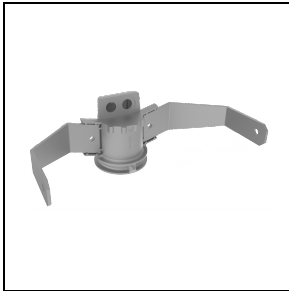

Mechanical features

Shape:	Rectangular	Housing material:	Aluminium
Diffuser material:	Glass	Glow wire test [°C]:	650 °C
Frontal exposed area [m ²]:	0.03	Lateral exposed area [m ²]:	0.03
Top exposed area [m ²]:	0.14		

Photometric data

Optional accessories

GUELL 2.5

310965
Protective grid GUELL 2.5

310982
Wall mount support 1000 mm
■ GR-94 / Metallic grey

310966
Single pole top support GUELL 2.5
■ GR-94 / Metallic grey

310967
Double pole top support GUELL 2.5
■ GR-94 / Metallic grey

14012294
Steel 'U' bolt clamp for Ø 60-80 mm
poles painted aluminium grey
■ GR-94 / Metallic grey

GUELL 2.5 A/W

To maintain the regular updating of our products, PERFORMANCE iN LIGHTING reserves the right to make changes without prior notice. For the most up to date information we always recommend you read the latest version published on the website www.performanceinlighting.com. Delivered luminaire lumen outputs and power consumptions, including losses, are subject to a tolerance of +/- 7%, and unless otherwise stated the values apply to an ambient temperature of 25°C. Terms of warranty are available at <https://www.performanceinlighting.com/qr/company/led-warranty>