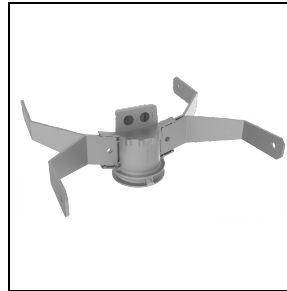

Mechanical features

Shape:	Rectangular	Housing material:	Aluminium
Diffuser material:	Glass	Glow wire test [°C]:	650 °C
Frontal exposed area [m ²]:	0.03	Lateral exposed area [m ²]:	0.03
Top exposed area [m ²]:	0.14		

Photometric data

Optional accessories

GUELL 2.5

310965
Protective grid GUELL 2.5

310982
Wall mount support 1000 mm
■ GR-94 / Metallic grey

310966
Single pole top support GUELL 2.5
■ GR-94 / Metallic grey

310967
Double pole top support GUELL 2.5
■ GR-94 / Metallic grey

14012294
Steel 'U' bolt clamp for Ø 60-80 mm
poles painted aluminium grey
■ GR-94 / Metallic grey

GUELL 2.5 A/W

To maintain the regular updating of our products, PERFORMANCE iN LIGHTING reserves the right to make changes without prior notice. For the most up to date information we always recommend you read the latest version published on the website www.performanceinlighting.com. Delivered luminaire lumen outputs and power consumptions, including losses, are subject to a tolerance of +/- 7%, and unless otherwise stated the values apply to an ambient temperature of 25°C. Terms of warranty are available at <https://www.performanceinlighting.com/qr/company/led-warranty>