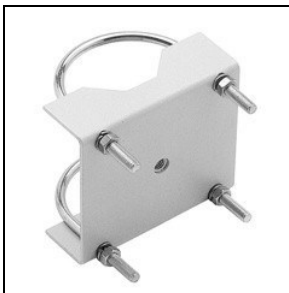

Mechanical features

Shape:	Rectangular	Housing material:	Aluminium
Diffuser material:	Glass	Glow wire test [°C]:	650 °C
Frontal exposed area [m ²]:	0.03	Lateral exposed area [m ²]:	0.03
Top exposed area [m ²]:	0.14		

Photometric data

Optional accessories

GUELL 2.5

310965
Protective grid GUELL 2.5

310982
Wall mount support 1000 mm
■ GR-94 / Metallic grey

310966
Single pole top support GUELL 2.5
■ GR-94 / Metallic grey

310967
Double pole top support GUELL 2.5
■ GR-94 / Metallic grey

14012294
Steel 'U' bolt clamp for Ø 60-80 mm
poles painted aluminium grey
■ GR-94 / Metallic grey

GUELL 2.5 A/W

To maintain the regular updating of our products, PERFORMANCE iN LIGHTING reserves the right to make changes without prior notice. For the most up to date information we always recommend you read the latest version published on the website www.performanceinlighting.com. Delivered luminaire lumen outputs and power consumptions, including losses, are subject to a tolerance of +/- 7%, and unless otherwise stated the values apply to an ambient temperature of 25°C. Terms of warranty are available at <https://www.performanceinlighting.com/qr/company/led-warranty>